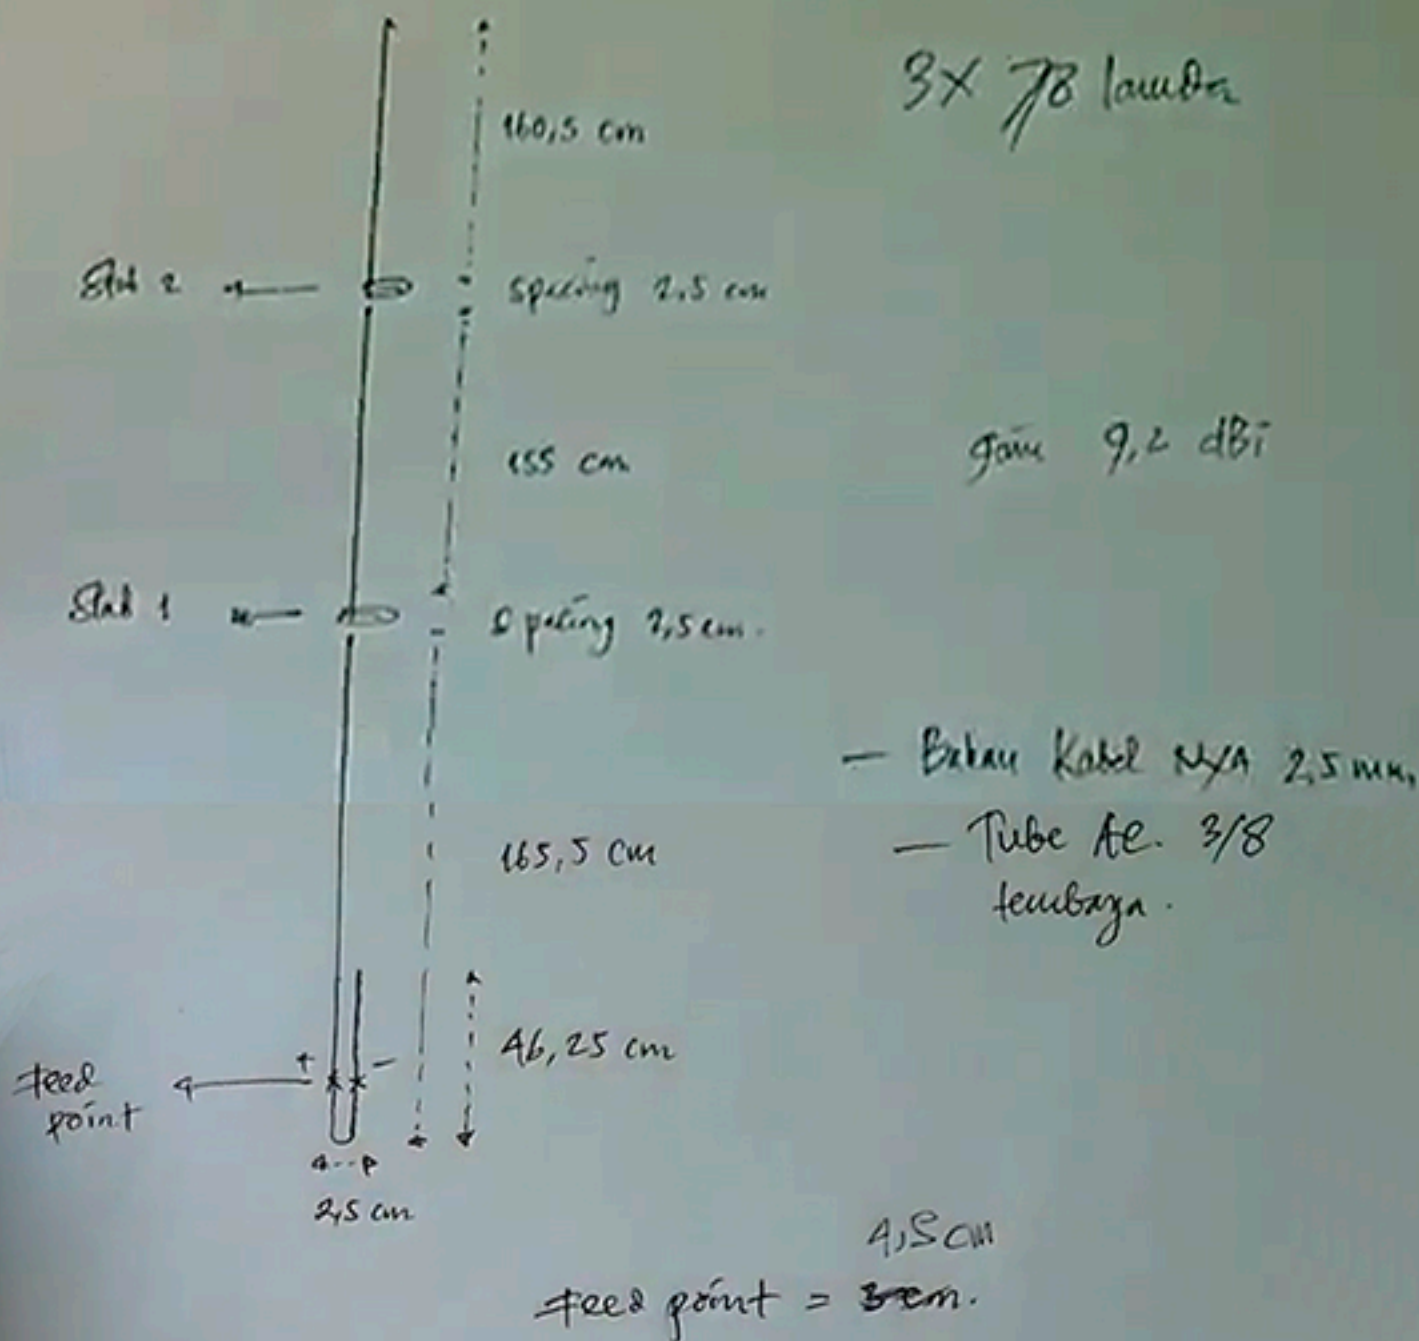

✓ - Collinear 144,200 - 144,280 MHz

BY YD8KKR

Slab 1/2 →

total length 71,25 cm.

dirbuat Ring spt Ringgo kanggo s