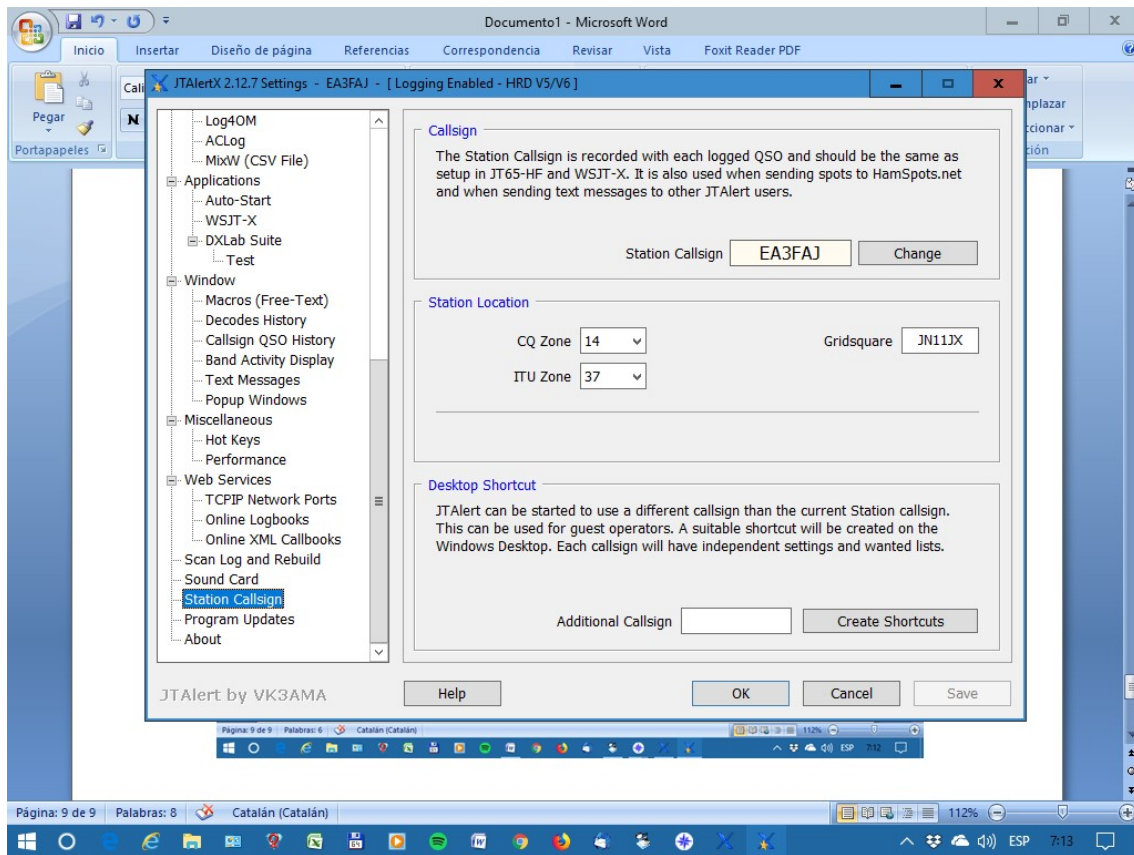

web serves

scan log:

station calling

program updates