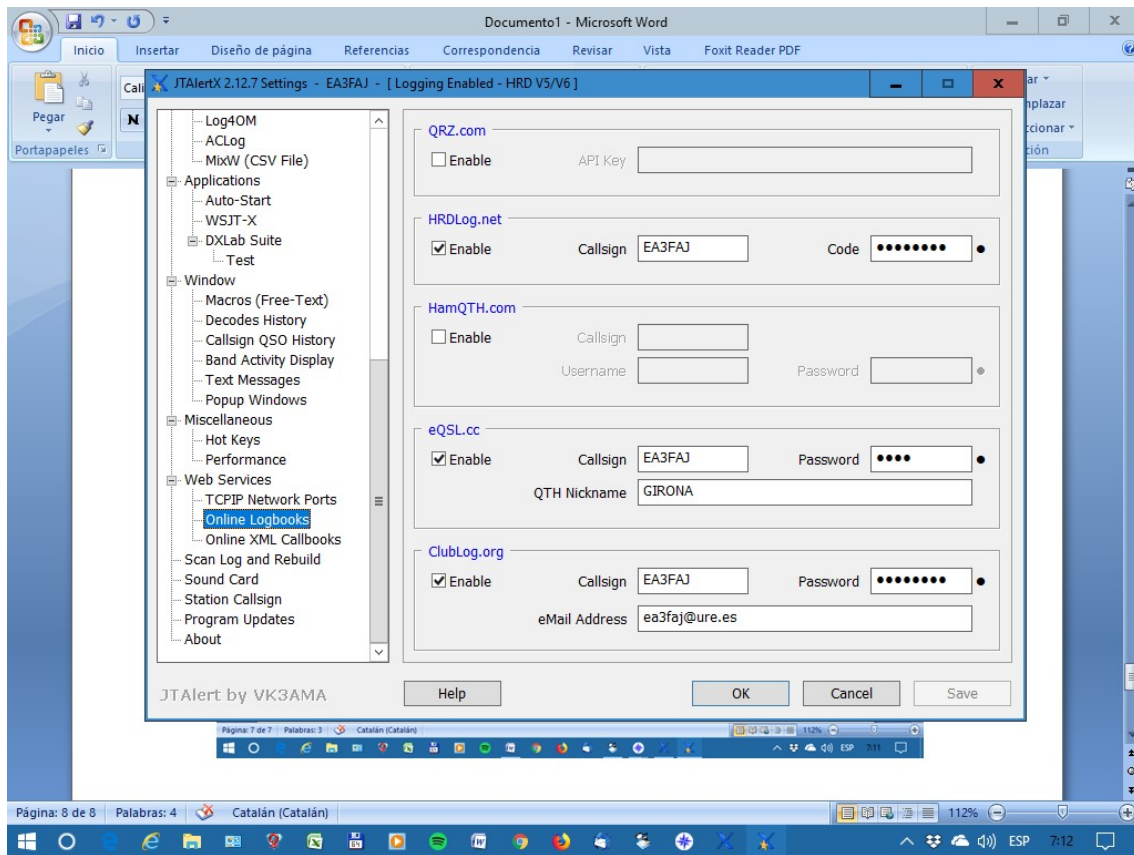

web serves

scan log:

station calling

program updates