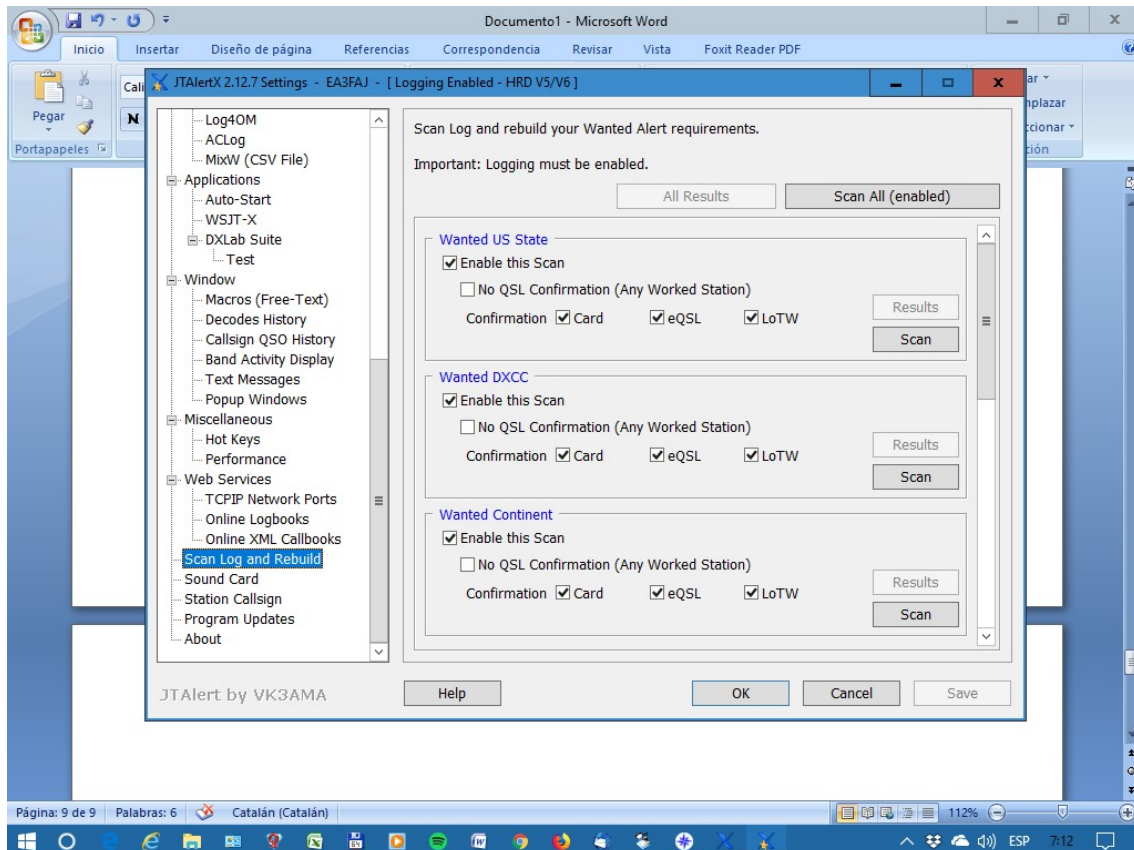

web serves

scan log:

station calling

program updates