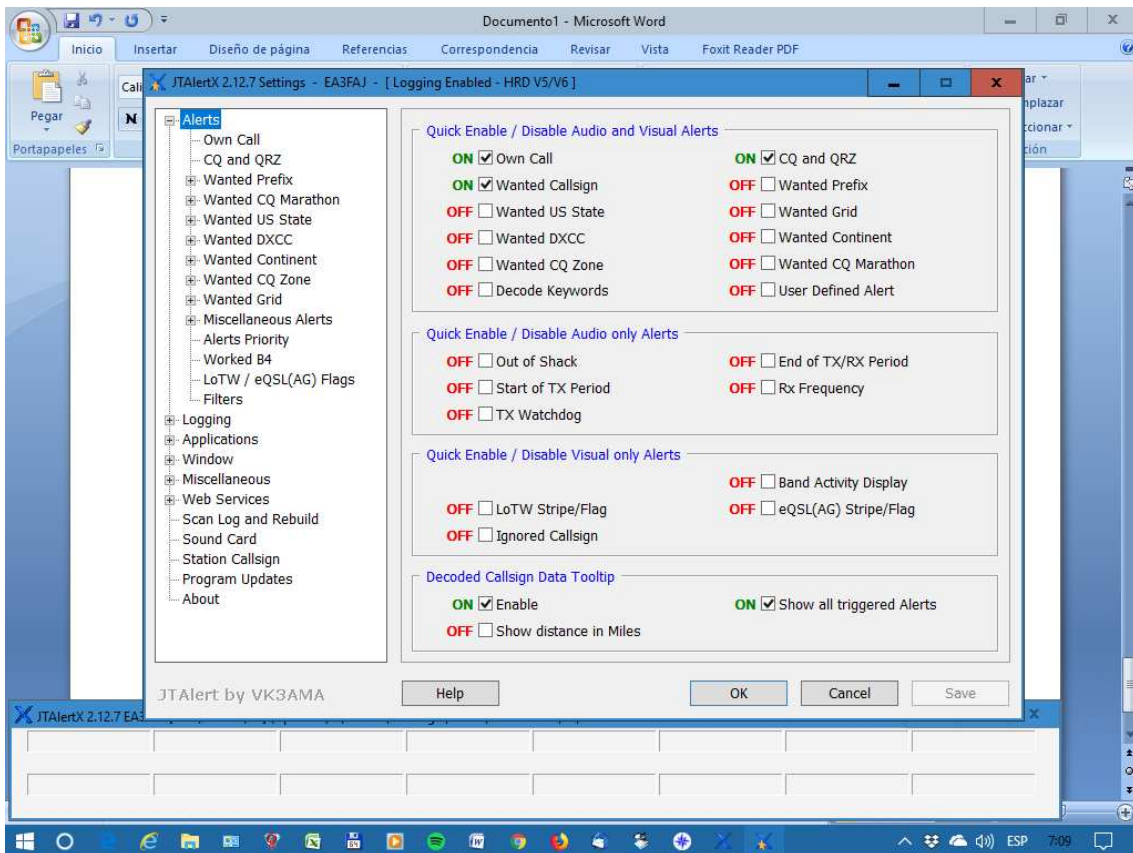

JTAlert

Logging:

hrdv5/6

window

web serves