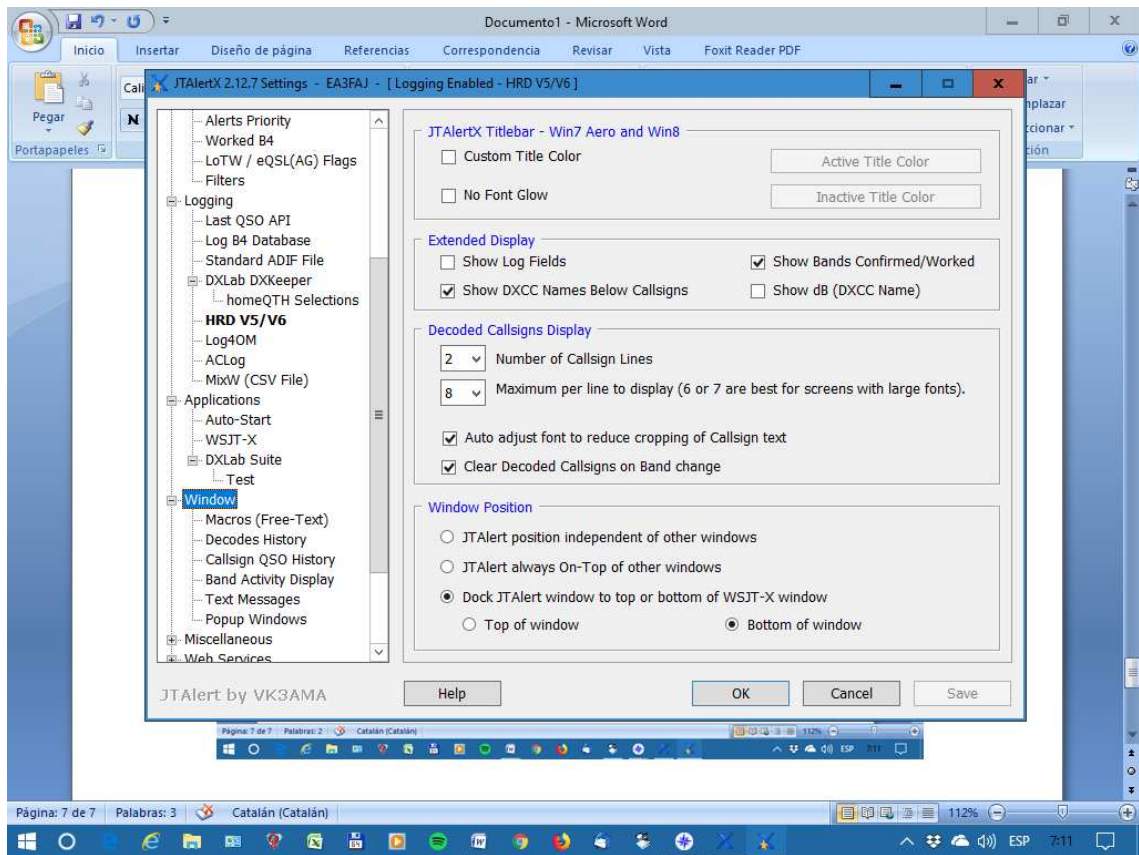

JTAlert

Logging:

hrdv5/6

window

web serves