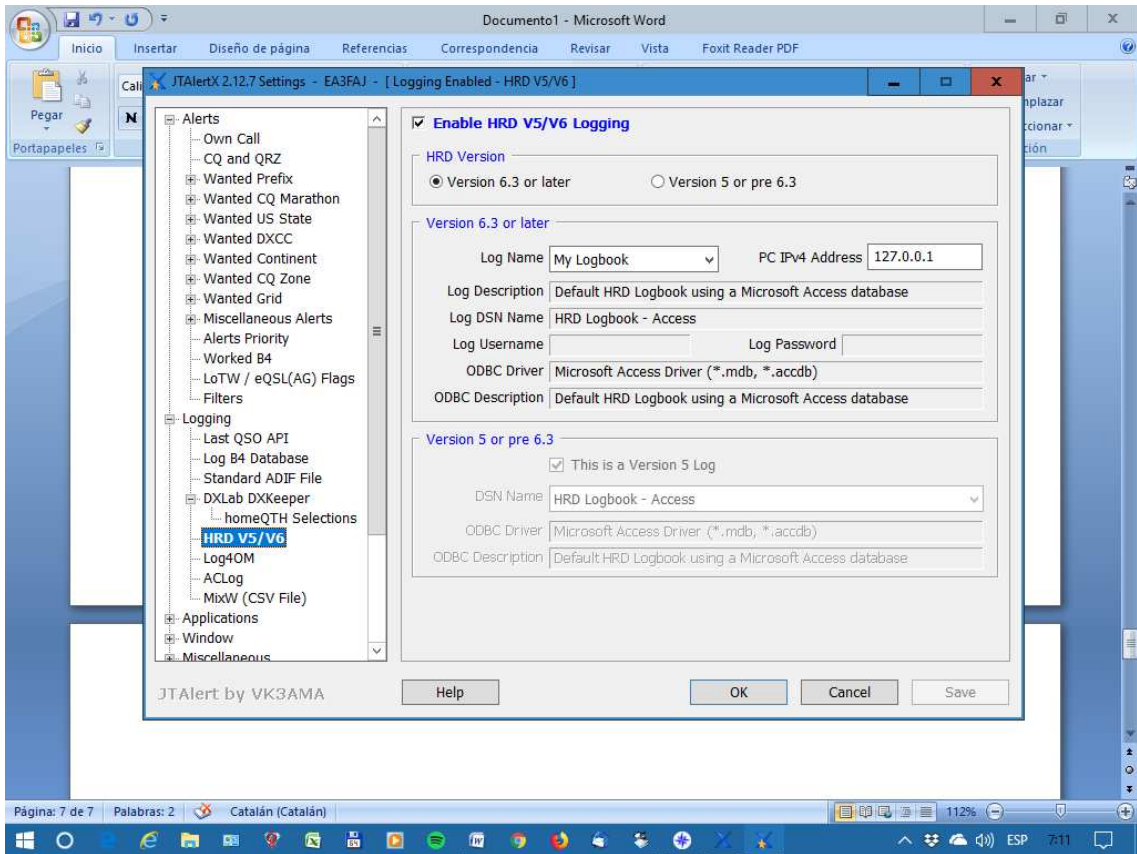

JTAlert

Logging:

hrdv5/6

window

web serves