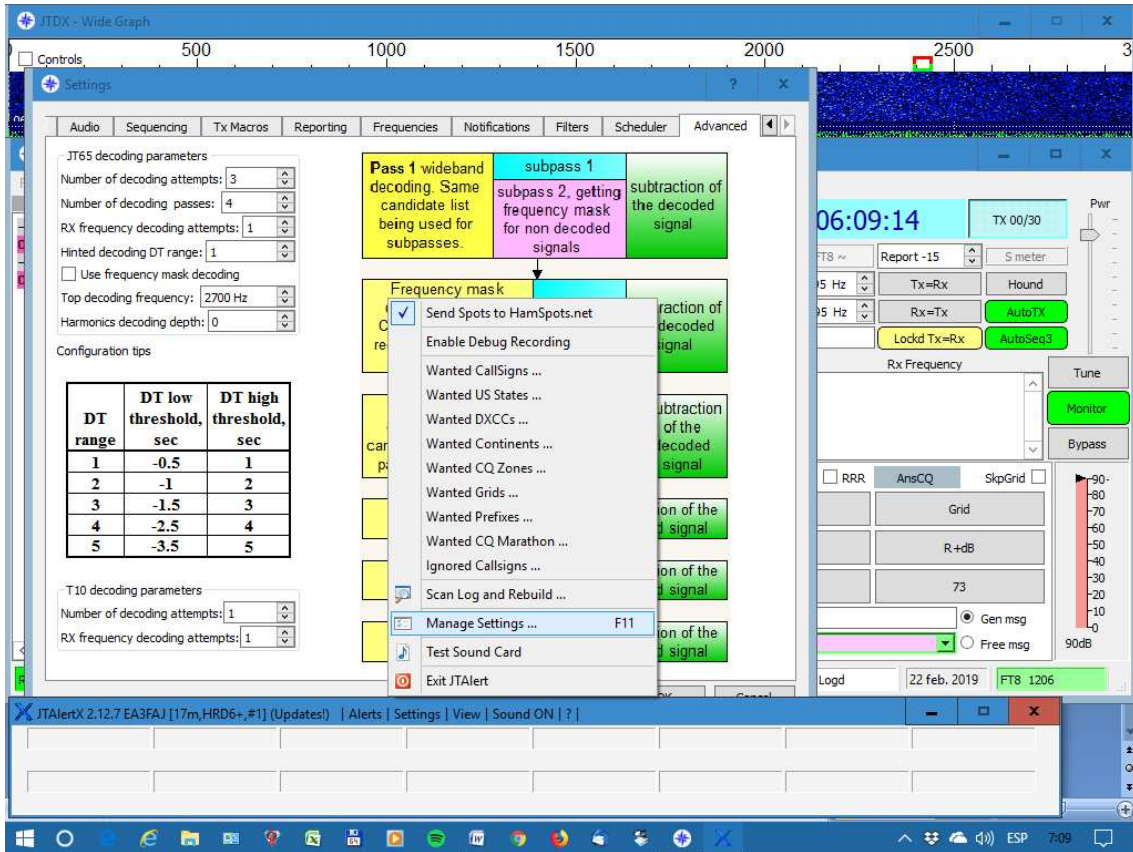

JTAlert

Logging:

hrdv5/6

window

web serves