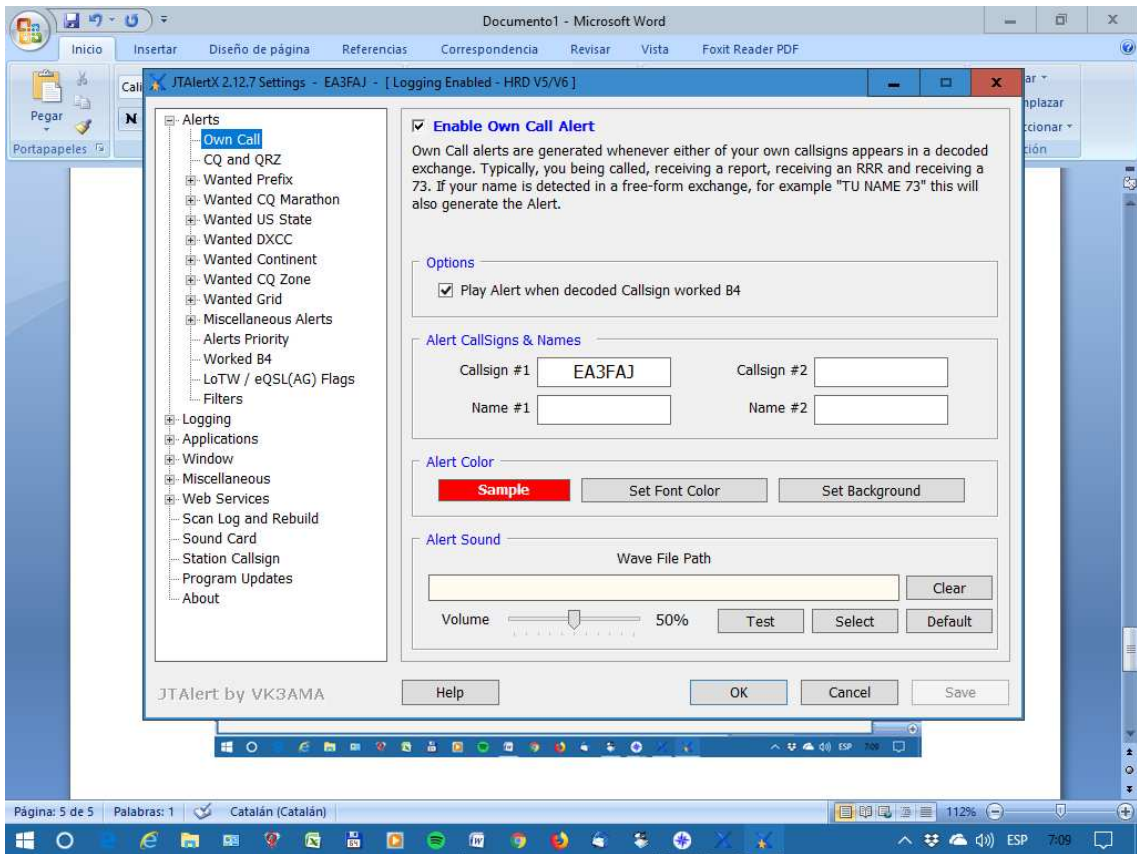

JTAlert

Logging:

hrdv5/6

window

web serves