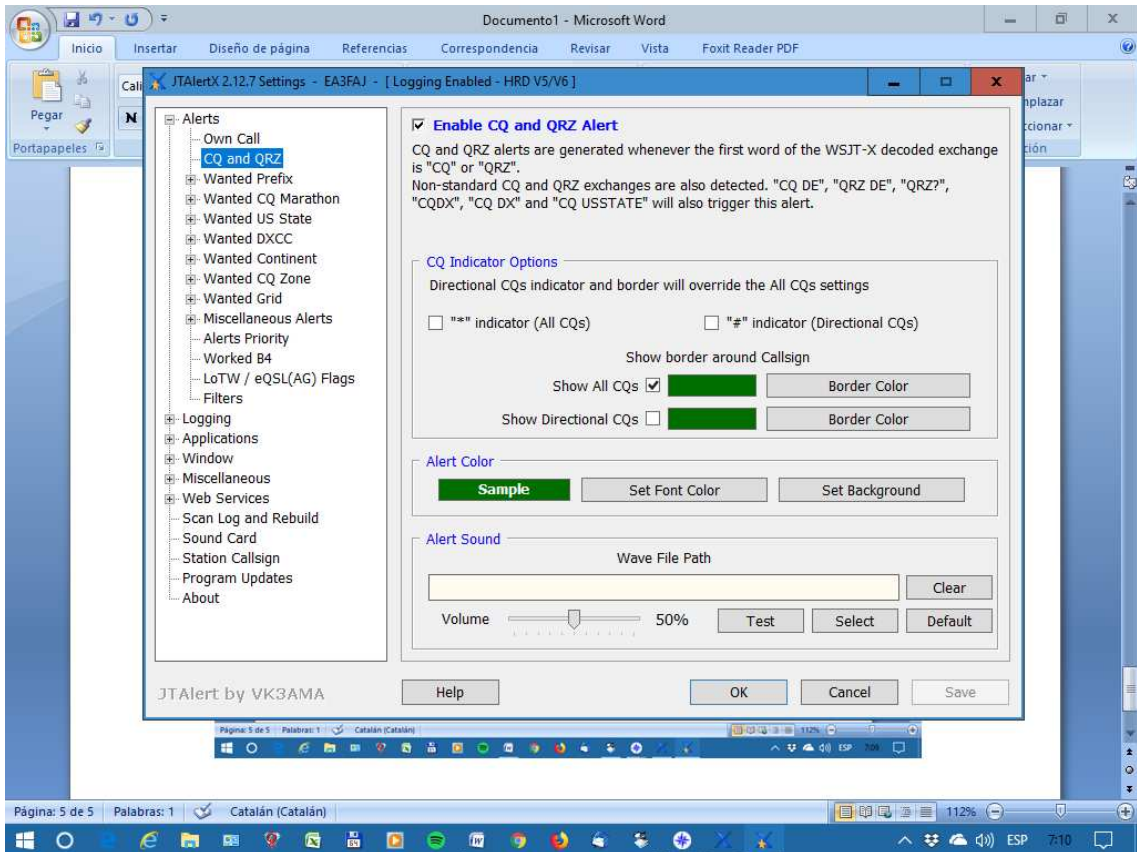

JTAlert

Logging:

hrdv5/6

window

web serves