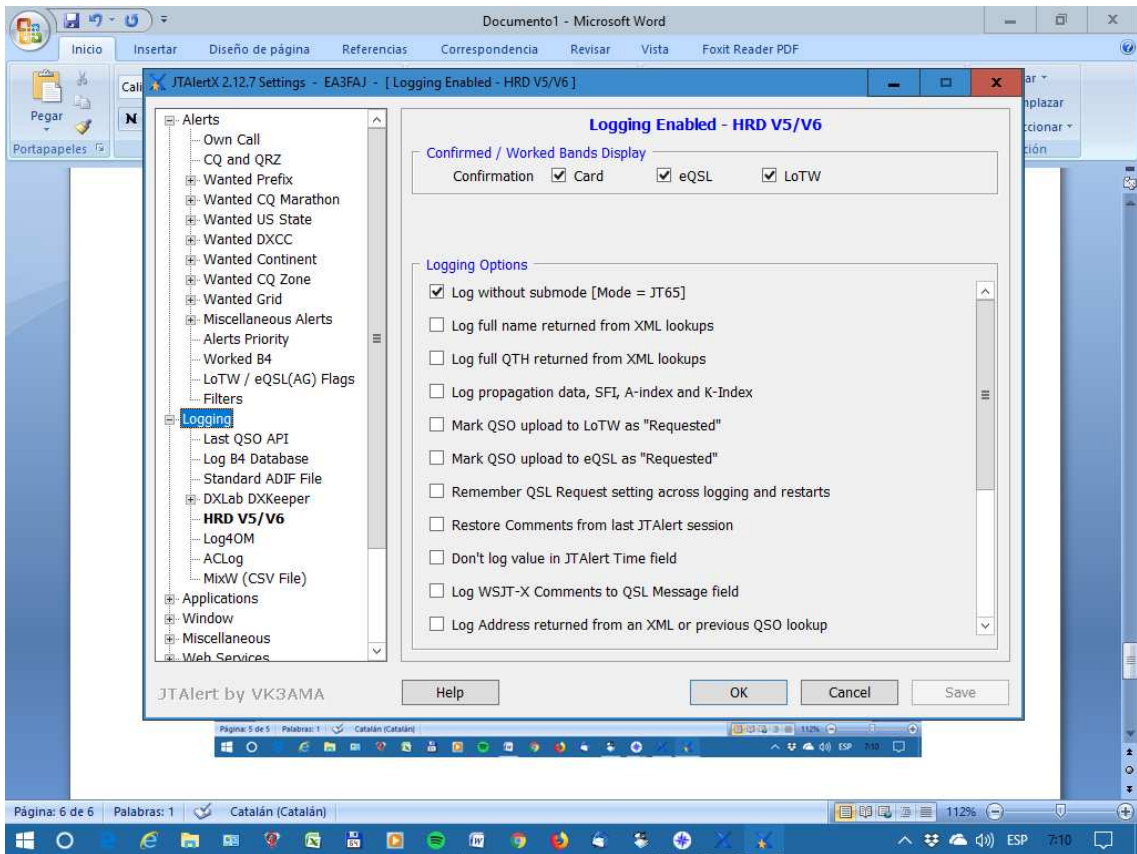

JTAlert

Logging:

hrdv5/6

window

web serves